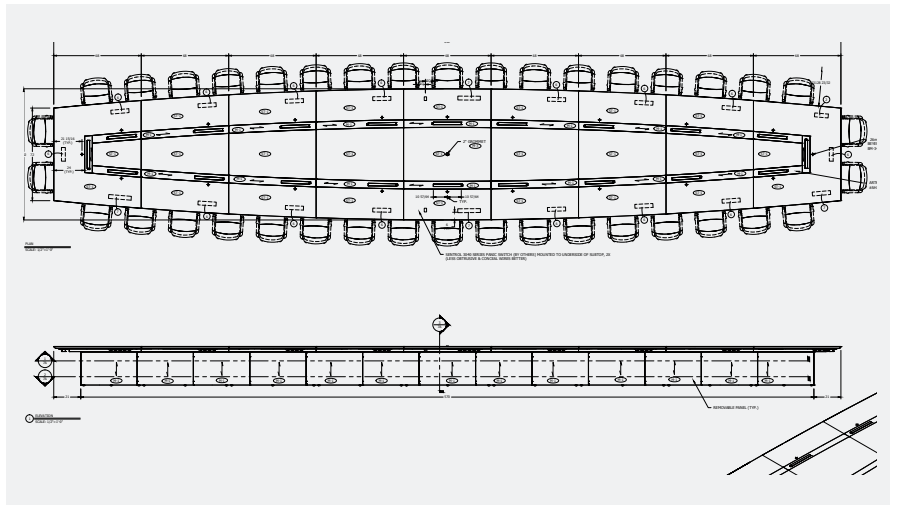

Opened in 2015 in downtown Pittsburgh near Market Square, the 32 story headquarters of this renowned financial services firm raised the bar for innovative workspaces in a sustainable, LEED® certified office tower. Vertically stacked interior “neighborhoods” feature bold colors, rich woods, and smart technology to enhance productivity and collaboration.

Top: Custom boat-shaped table with Imperial Danby marble knife edge top, center field technology in oil rubbed bronze, microphones. Highline conference table, Calacatta gold marble top, polished chrome legs, shown left. Drawings for center field technology, shown right.